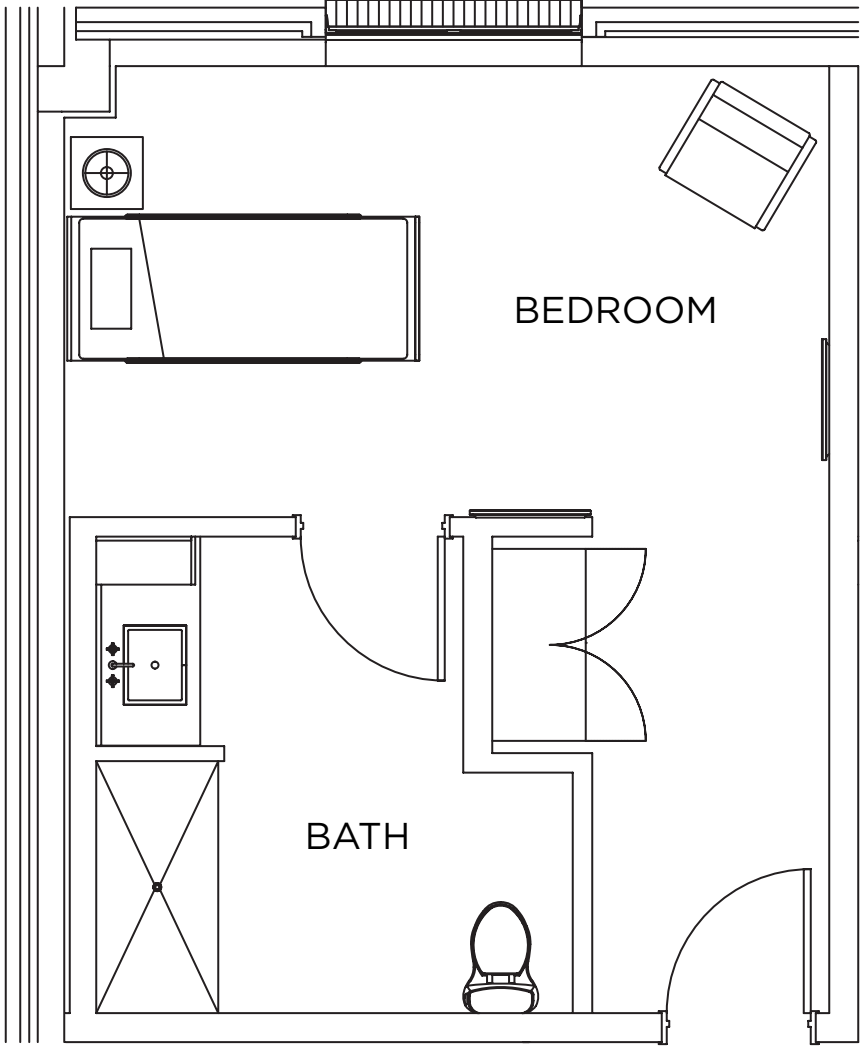

MARION II MEMORY CARE ■ STUDIO ■ 289-342 square feet

APT# 422, 423, 430, 431, 434, 435, 437, 438

APT# 425, 426, 427, 428, 429

APT# 424, 442