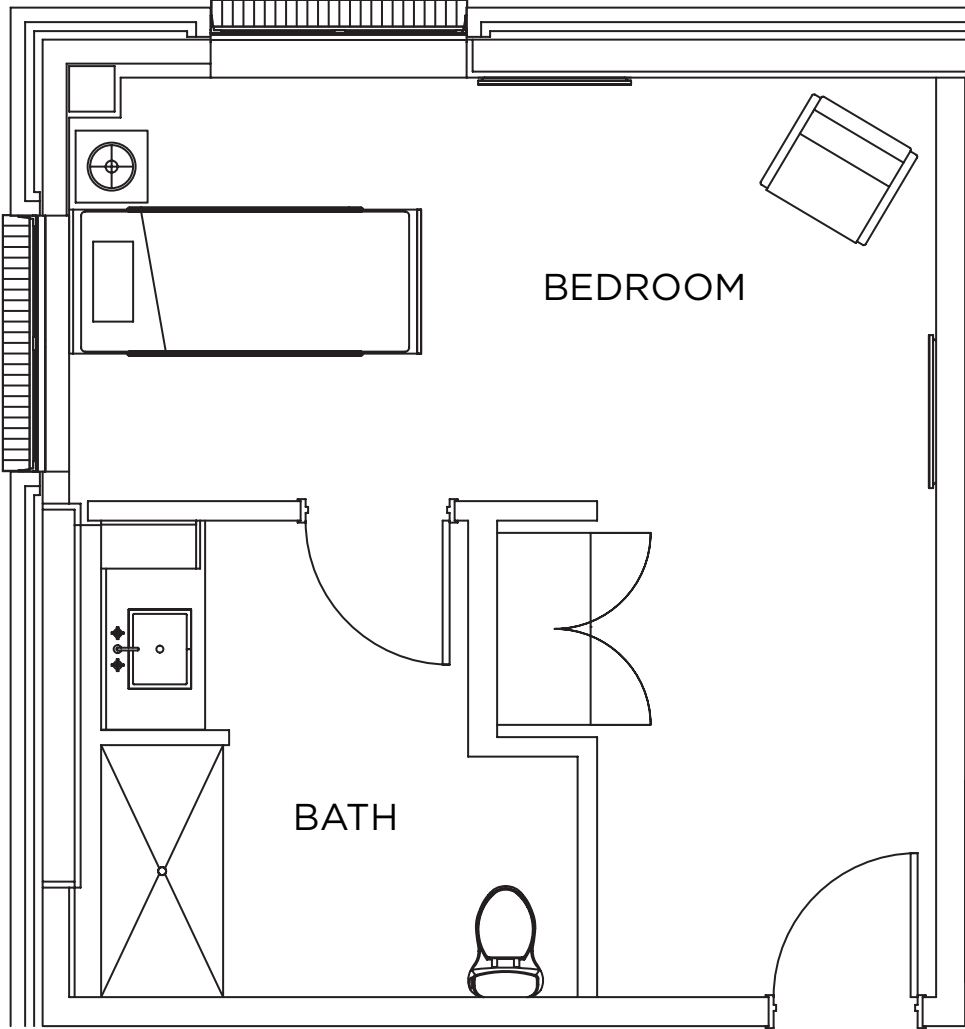

MARION II MEMORY CARE ■ STUDIO ■ 289-342 square feet

APT# 422, 423, 430, 431, 434, 435, 437, 438

APT# 425, 426, 427, 428, 429

APT# 424, 442